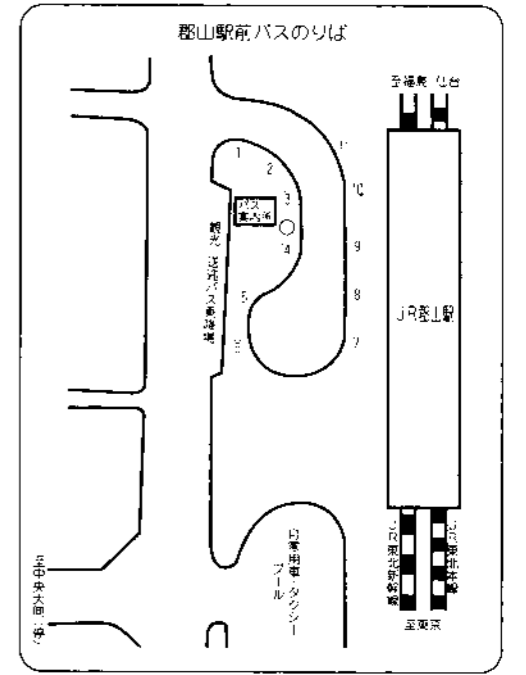

郡山駅前案内所 営業時間 6:40~20:50

この時刻表のみかた

- ◇この時刻表は、2024年4月1日改正の時刻を掲載しています。やむをえず、一部時刻を改正する場合がありますのでご了承下さい。
  ◇年末年始(12/31~1/3)については、期間を通じて日曜日・祝日の時刻での運行となります。
  ◇記載の時刻は運行予定時刻で、道路状況により多少遅れる場合がありますのでご了承下さい。

注…1月1日、2日はフェスタ〜本宮市役所間運休